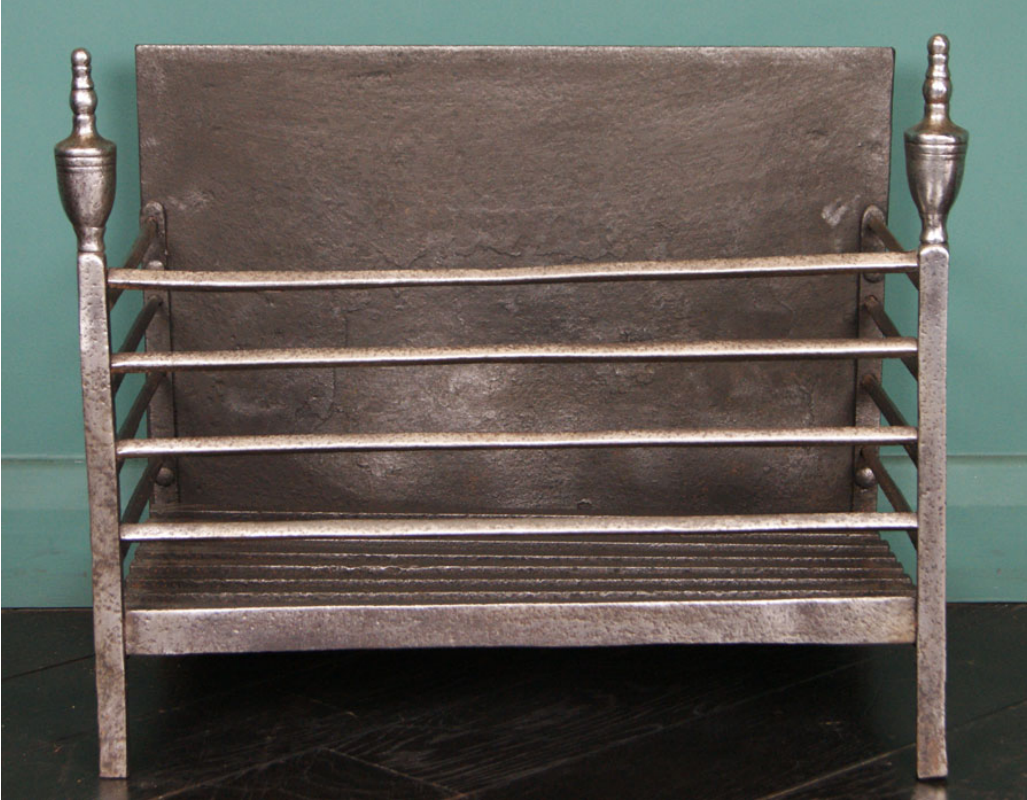

GIBILARO DESIGN LTD

Small Railed Fire Basket (Sold)

Ref: PR1690

An eighteenth century wrought-iron railed fire basket with delicate wrought finials and simple fret.
Later addition of steel fire grill.

Circa 1790