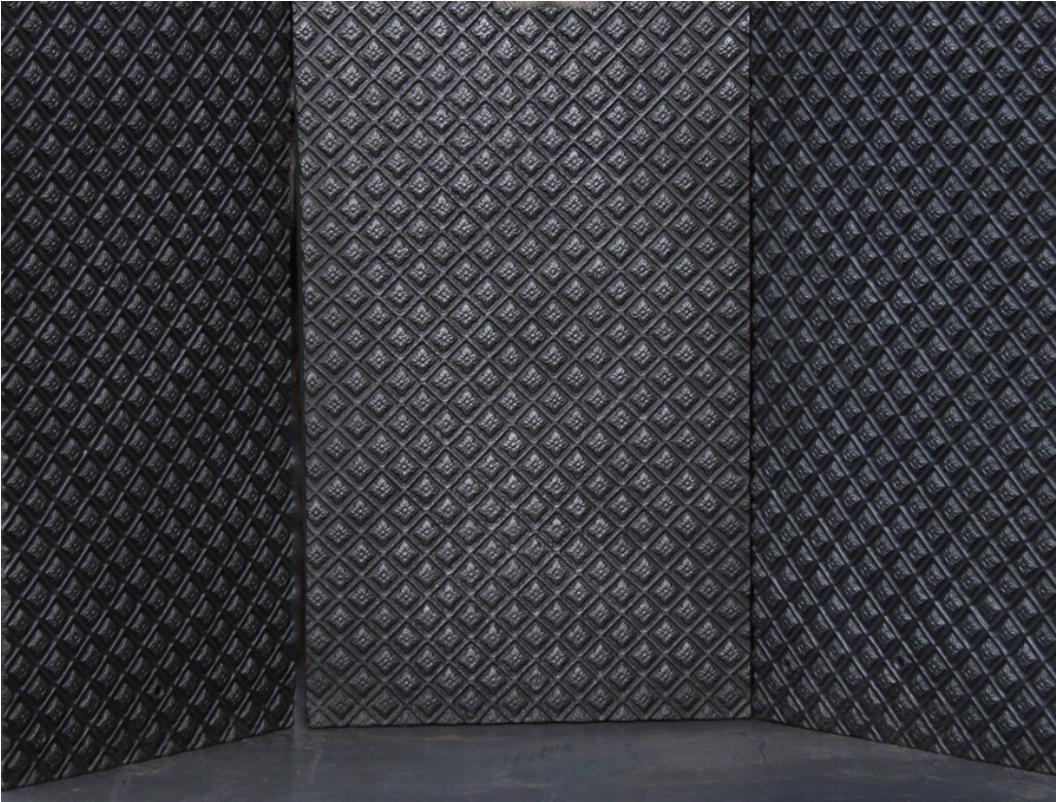

## Flower & Lattice Cast-Iron Panels

Ref: FB1001

Set of three flower and lattice cast-iron panels (consisting of a fireback and two sides). Cast-iron can be cut to size, if required.

Height 38½"  
Width sides 19½"  
Width back 22"