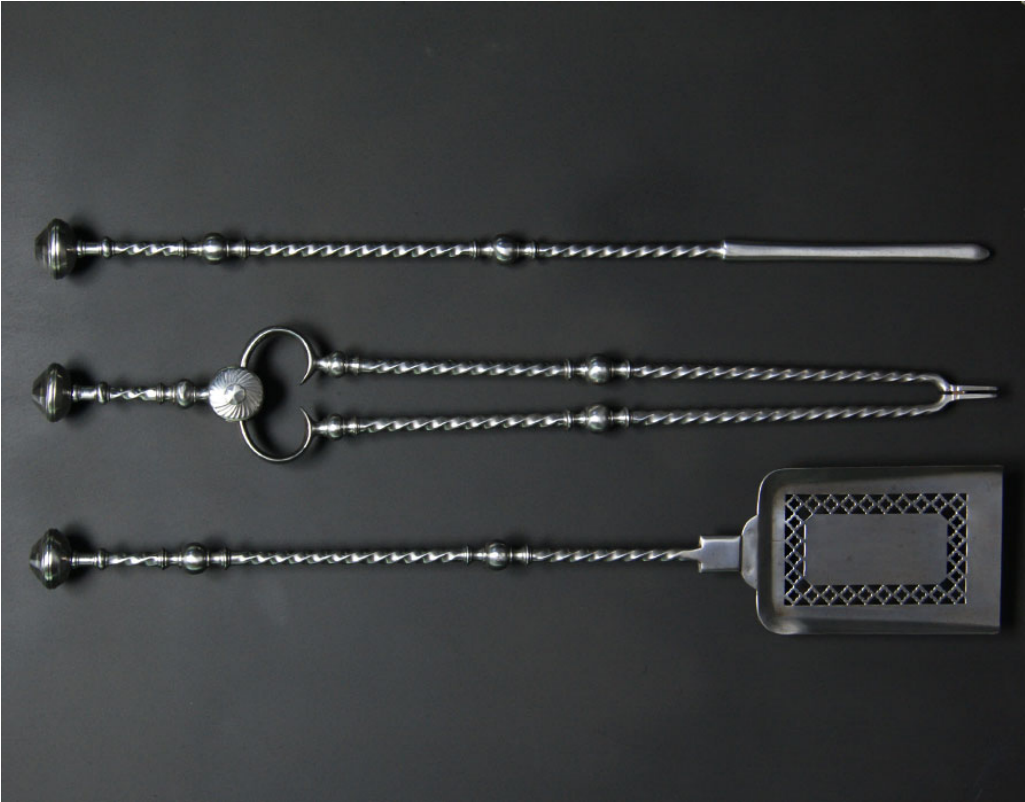

GIBILARO DESIGN LTD

Barley-Twist Fire Irons

Ref: EC17330

A set of three polished steel barley-twist fire irons comprising of shovel, tongs and poker. The shafts with twist are interrupted by central knobs and topped with segmented finials. Circa 1840