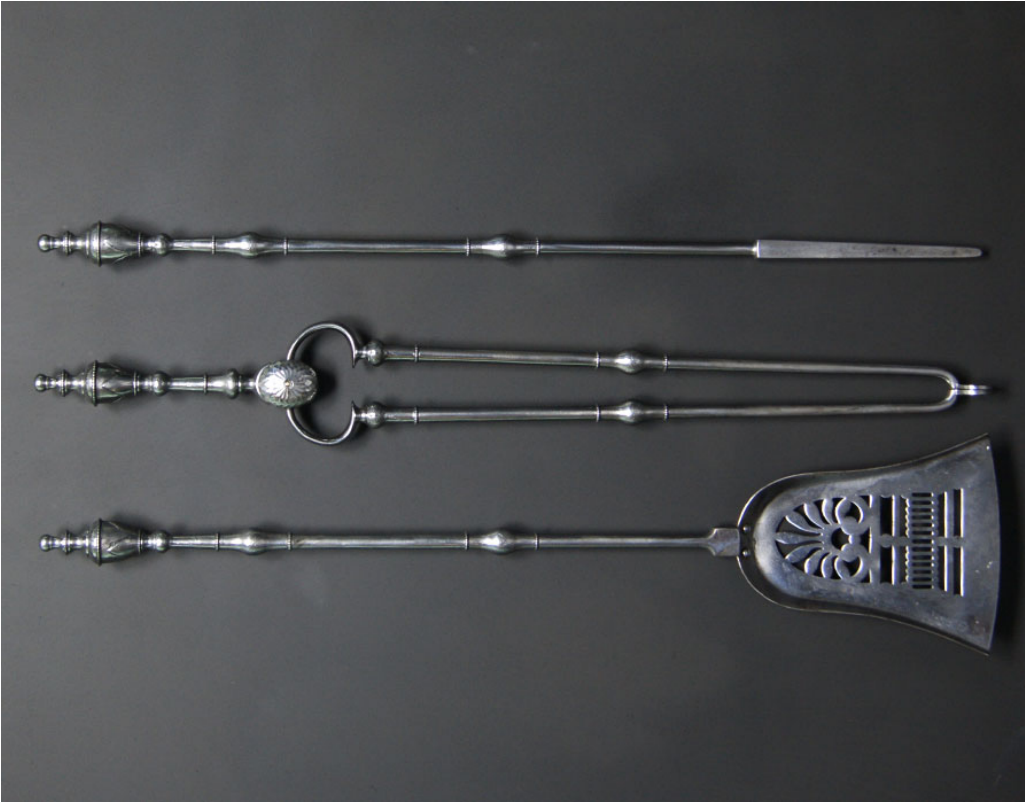

GIBILARO DESIGN LTD

Urn-Topped Engraved Georgian Fire Irons

Ref: EC17300

A beautiful set of urn-topped engraved Georgian fire irons. The knops to shafts sit between beaded collars with additional delicate foliage linked with drops for the tongs. The openwork to pan depicts acanthus leaf over flutes.