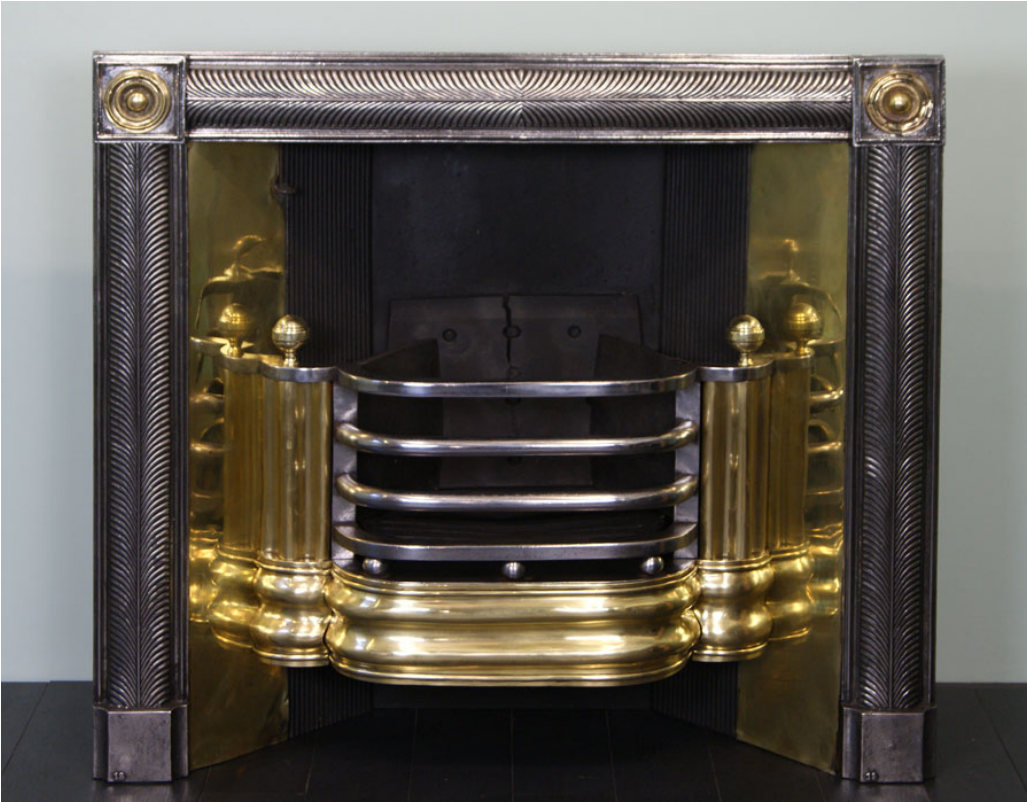

GIBILARO DESIGN LTD

Regency Scottish Register Grate

Ref: CT15120

Regency Scottish Register Grate with convex reed elliptic detail to brass hob fronts and fret. Polished brass reflector plates and intricately detailed pilasters on front surround.