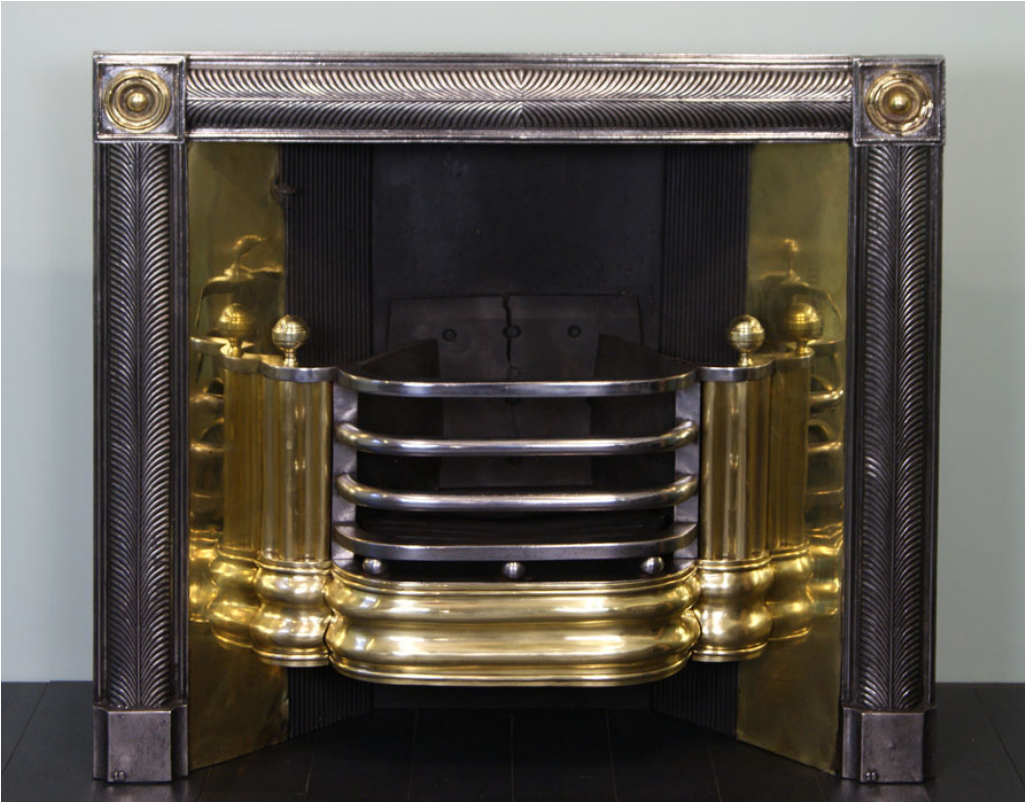

## Regency Scottish Register Grate

Ref: CT15120

Regency Scottish Register Grate with convex reed elliptic detail to brass hob fronts and fret. Polished brass reflector plates and intricately detailed pilasters on front surround.