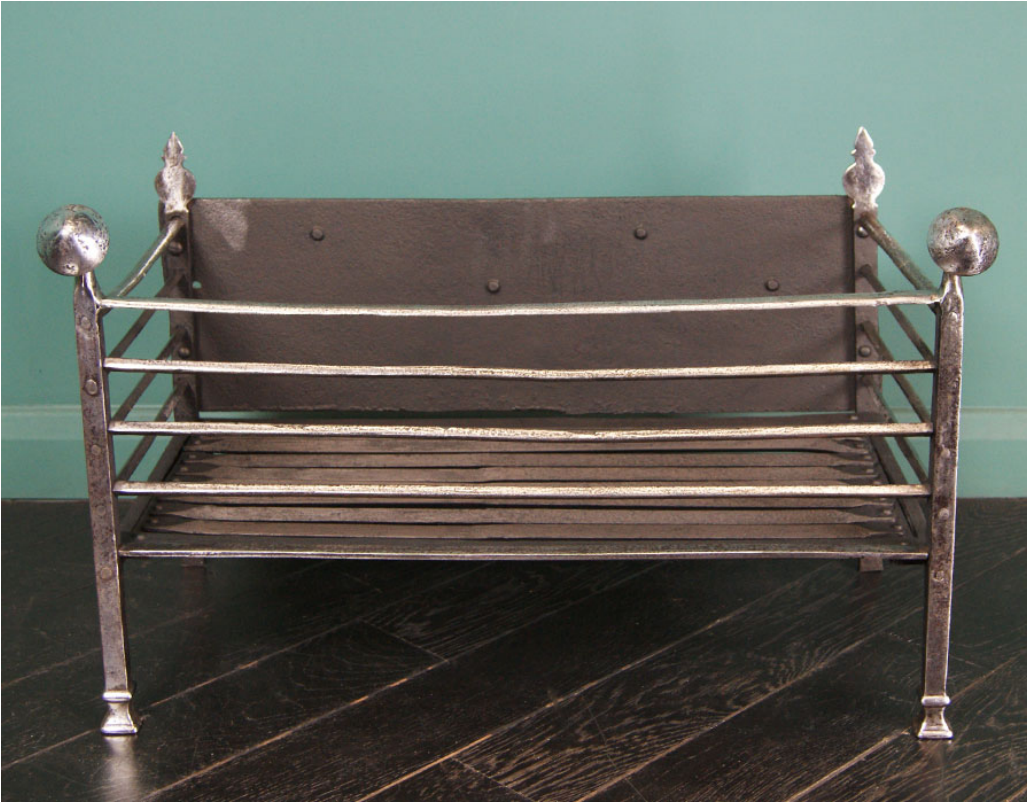

GIBILARO DESIGN LTD

Polished Railed Fire Basket (SOLD)

Ref: AR16300

Polished wrought-iron railed fire basket with wrought finials, rivet-work grill and cast-iron fire back set between flat silhouette finials.

Circa 1790.

W: 27¾ INS
H: 17 INS
D: 15 INS

589 Wandsworth Road, London SW8 3JD
T: +44 (0)20 7720 2660 F: +44 (0)20 7640 0174
www.gibilarodesign.com E: info@gibilarodesign.co.uk